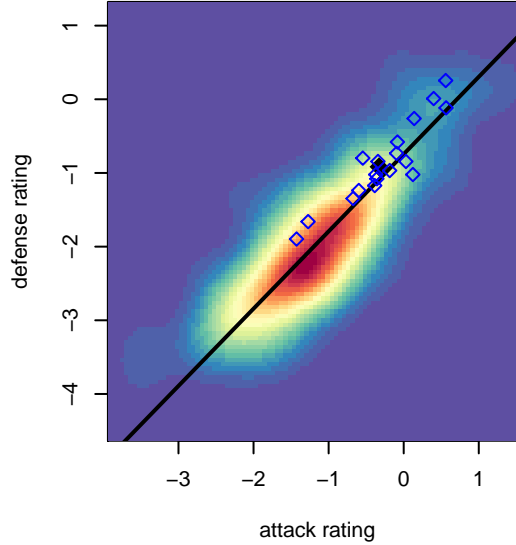

Crossfire Premier B B04

Crossfire Premier SC
 Redmond, WA
 B04 total strength=622
 attack=0.72 defense=0.4
 fall league = RCL B04 Div 1
 spr league = Win RCL B04 Div 1
 notes= Towns 2014-5

alt names used:
 CROSSFIRE PREMIER B04 – B (WA)
 Crossfire Premier B04 B
 CROSSFIRE PREMIER B04 – B (WA)
 CROSSFIRECROSSFIRE U11 B TOWNS
 CROSSFIRE 04 B (WA)
 Crossfire Premier B04 B
 Crossfire Premier B04 B

**attack and defense variance (black dot)
relative to other teams
and top 10 in region**

**attack and defense rating
relative to others at age
and all opponents in last 13 months**

Performance relative to 13 month average