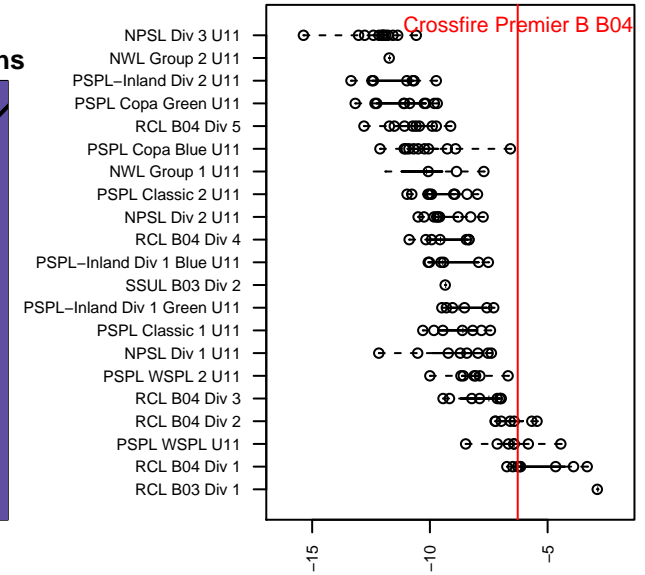

Crossfire Premier B B04

Crossfire Premier SC
 Redmond, WA
 B04 total strength=622
 attack=0.72 defense=0.4
 fall league = RCL B04 Div 1
 spr league = Win RCL B04 Div 1
 notes= Towns 2014-5

alt names used:
 CROSSFIRE PREMIER B04 – B (WA)
 Crossfire Premier B04 B
 CROSSFIRE PREMIER B04 – B (WA)
 CROSSFIRECROSSFIRE U11 B TOWNS
 CROSSFIRE 04 B (WA)
 Crossfire Premier B04 B
 Crossfire Premier B04 B

Venues played:
 2015 Snohomish United Invit Gold
 2015 Nike Crossfire Challenge Super 9v9 U11
 2015 WA Rush Cup BU11 Gold U11
 2015 REDAPT Cup Gold 9v9 U11
 2015 RCL B04 Div 1
 2015 Win RCL B04 Div 1
 2015 WYS Presidents Cup B04 Division 1

**attack and defense variance (black dot)
relative to other teams
and top 10 in region**

**attack and defense rating
relative to others at age
and all opponents in last 13 months**

Performance relative to 13 month average