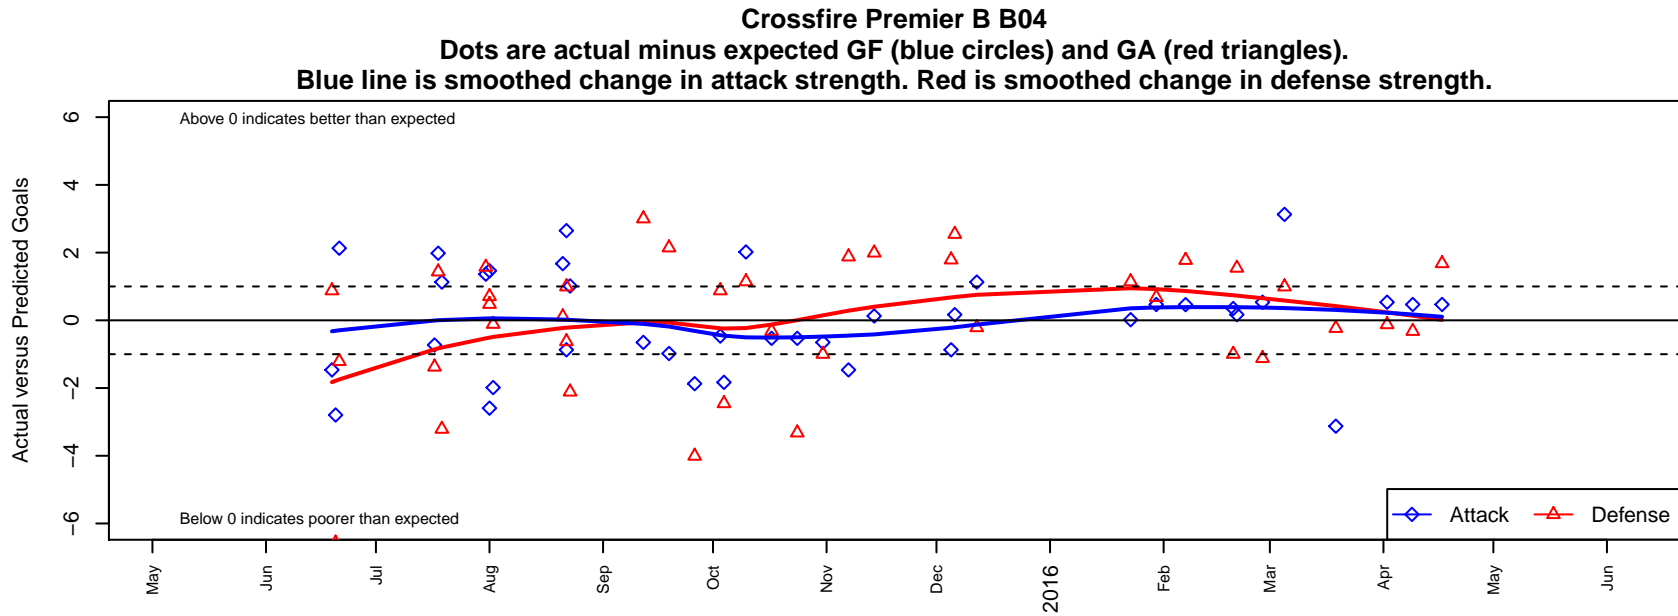

Crossfire Premier B B04

Crossfire Premier SC
 Redmond, WA
 B04 total strength=622
 attack=0.72 defense=0.4
 fall league = RCL B04 Div 1
 spr league = Win RCL B04 Div 1
 notes= Towns 2014-5

alt names used:
 CROSSFIRE PREMIER B04 – B (WA)
 Crossfire Premier B04 B
 CROSSFIRE PREMIER B04 – B (WA)
 CROSSFIRECROSSFIRE U11 B TOWNS
 CROSSFIRE 04 B (WA)
 Crossfire Premier B04 B
 Crossfire Premier B04 B

**attack and defense variance (black dot)
relative to other teams
and top 10 in region**

**attack and defense rating
relative to others at age
and all opponents in last 13 months**

Performance relative to 13 month average