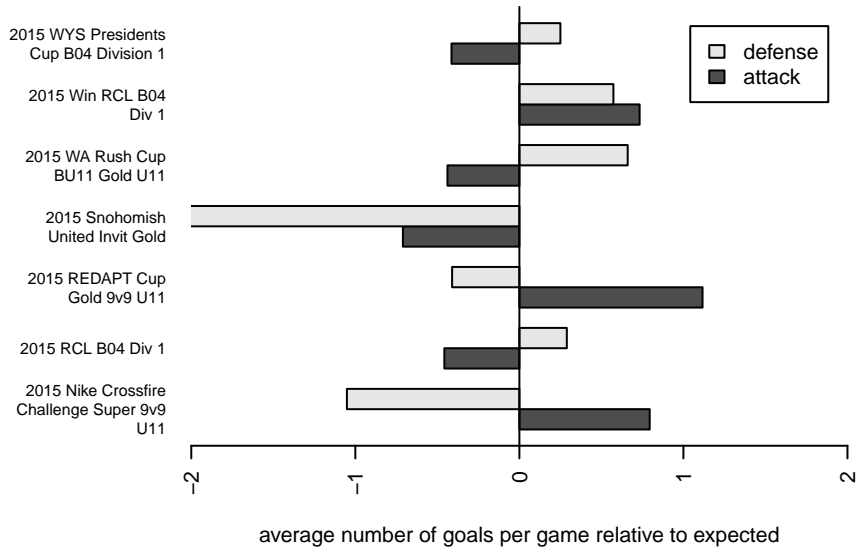

Crossfire Premier B B04

Crossfire Premier SC
 Redmond, WA
 B04 total strength=622
 attack=0.72 defense=0.4
 fall league = RCL B04 Div 1
 spr league = Win RCL B04 Div 1
 notes= Towns 2014-5

alt names used:
 CROSSFIRE PREMIER B04 – B (WA)
 Crossfire Premier B04 B
 CROSSFIRE PREMIER B04 – B (WA)
 CROSSFIRECROSSFIRE U11 B TOWNS
 CROSSFIRE 04 B (WA)
 Crossfire Premier B04 B
 Crossfire Premier B04 B

Venues played:
 2015 Snohomish United Invit Gold
 2015 Nike Crossfire Challenge Super 9v9 U11
 2015 WA Rush Cup BU11 Gold U11
 2015 REDAPT Cup Gold 9v9 U11
 2015 RCL B04 Div 1
 2015 Win RCL B04 Div 1
 2015 WYS Presidents Cup B04 Division 1

**attack and defense variance (black dot)
relative to other teams
and top 10 in region**

**attack and defense rating
relative to others at age
and all opponents in last 13 months**

Performance relative to 13 month average