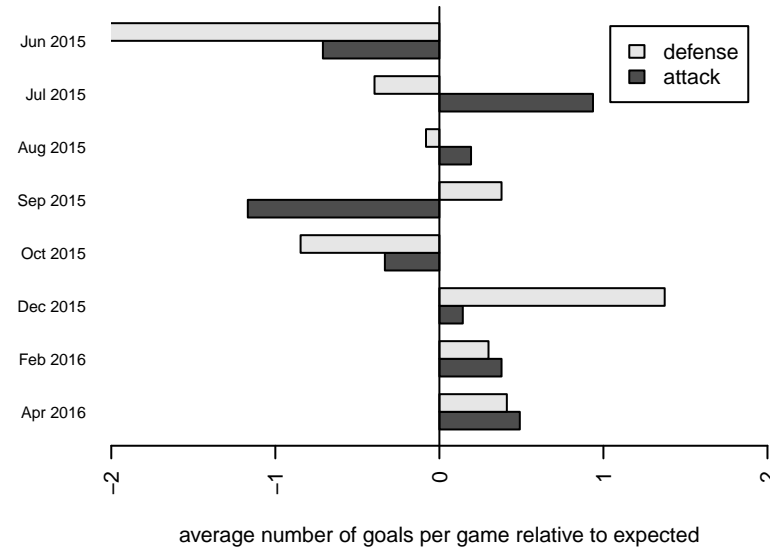

Performance relative to 13 month average